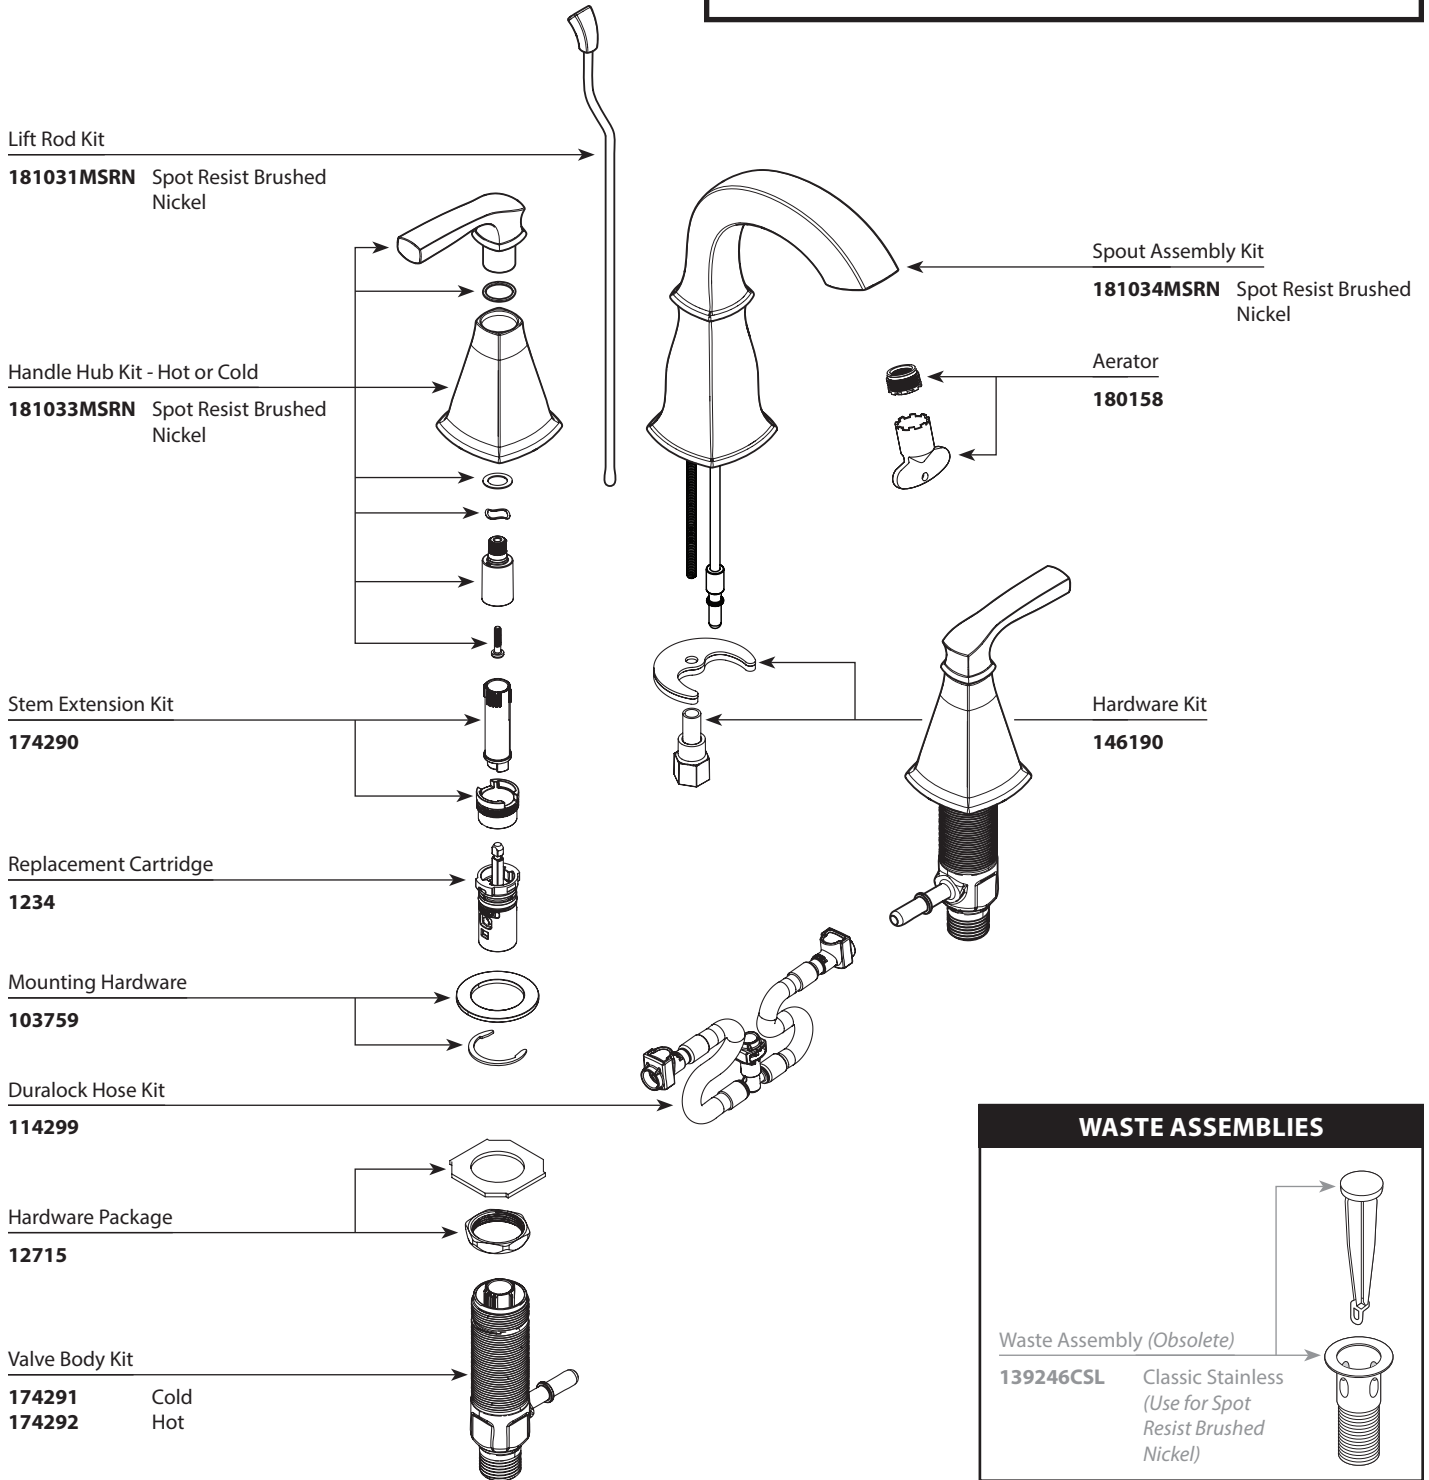

There is more than 1 version of this model.  
Page down to identify the version you have.

■ Order by Part Number

HENSLEY™ Two-Handle Widespread Lavatory Faucet		
<b>MODEL</b>	<b>FINISH</b>	<b>NOTES</b>
WS84412MSRN	Spot Resist Brushed Nickel	Non-Metallic Waste
WS84412BRB	Mediterranean Bronze	Non-Metallic Waste

**12715**

Valve Body Kit

- 174291** Cold
- 174292** Hot

Spout Assembly Kit

- 181034MSRN** Spot Resist Brushed Nickel
- 181034BRB** Mediterranean Bronze

Aerator

**180158**

Hardware Kit

**146190**

**Mounting Nut**

For models prior to 8/2018

**WASTE ASSEMBLIES**

**For Waste Service Order Full Assembly**

Non-Metallic Waste Assembly

- 151018CSL** Classic Stainless (Use for Spot Resist Brushed Nickel)

■ Order by Part Number

HENSLEY™		
Two-Handle Widespread Lavatory Faucet		
MODEL	FINISH	NOTES
WS84412MSRN	Spot Resist Brushed Nickel	Non-Metallic Waste

WASTE ASSEMBLIES	
<b>139246CSL</b> Classic Stainless (Use for Spot Resist Brushed Nickel)	
Waste Assembly (Obsolete)	