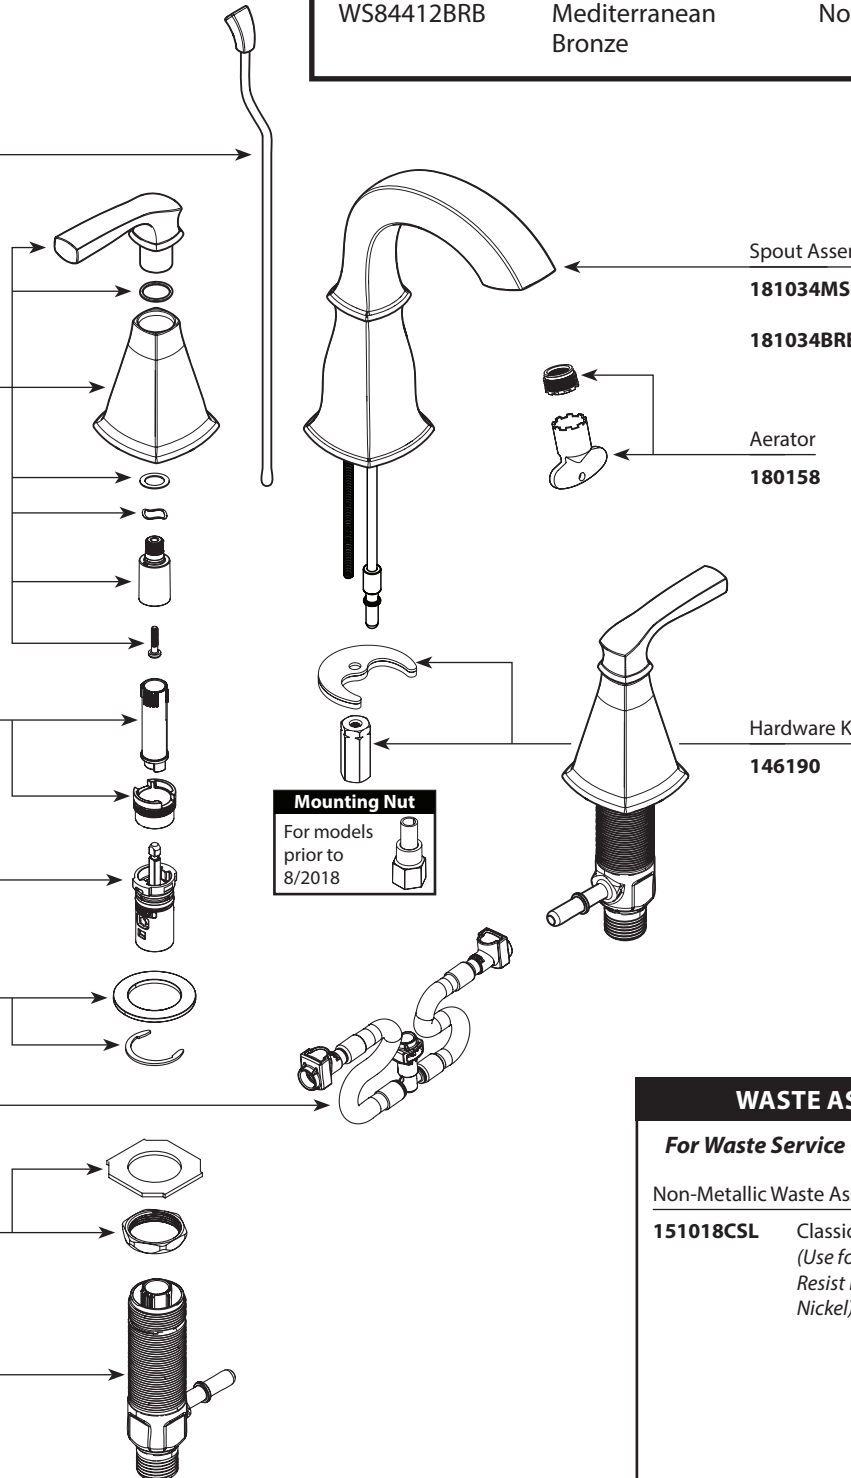

There is more than 1 version of this model.
Page down to identify the version you have.

■ Order by Part Number

HENSLEY™ Two-Handle Widespread Lavatory Faucet		
MODEL	FINISH	NOTES
WS84412MSRN	Spot Resist Brushed Nickel	Non-Metallic Waste
WS84412BRB	Mediterranean Bronze	Non-Metallic Waste

Lift Rod Kit

- **181031MSRN** Spot Resist Brushed Nickel
- **181031BRB** Mediterranean Bronze

Handle Hub Kit - Hot or Cold

- **181033MSRN** Spot Resist Brushed Nickel
- **181033BRB** Mediterranean Bronze

Stem Extension Kit

174290

Replacement Cartridge

1234

Mounting Hardware

103759

Duralock Hose Kit

114299

Hardware Package

12715

Valve Body Kit

- **174291** Cold
- **174292** Hot

Spout Assembly Kit

- **181034MSRN** Spot Resist Brushed Nickel
- **181034BRB** Mediterranean Bronze

Aerator

180158

Hardware Kit

146190

Mounting Nut

For models prior to 8/2018

WASTE ASSEMBLIES

For Waste Service Order Full Assembly

Non-Metallic Waste Assembly

- **151018CSL** Classic Stainless (Use for Spot Resist Brushed Nickel)